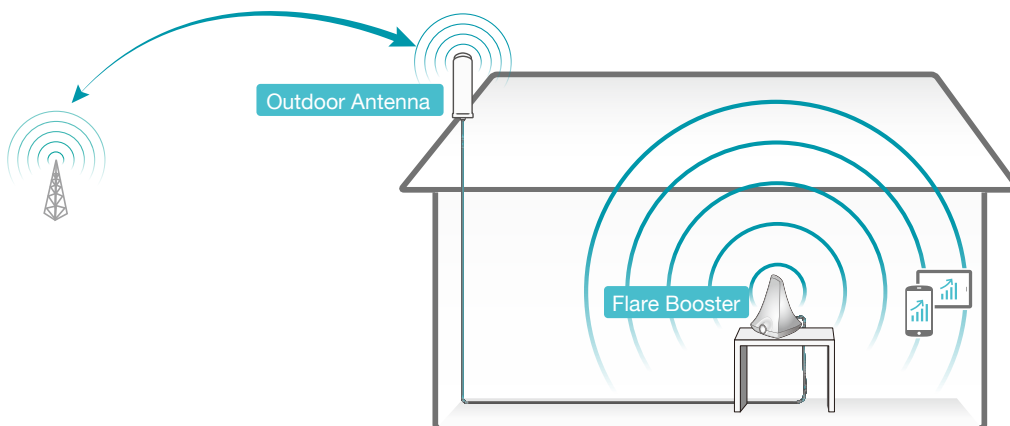

Residential

Boosts Voice & 4G LTE

Multiple Users

All Carriers

Auto Gain Control

FLARE™

Home/Office Voice & 4G Data Cellular Booster

SureCall Flare Five-band Home Cellular Signal Booster

Overview

The SureCall Flare is an all-carrier voice and 4G LTE signal booster that provides a simplified setup by combining the booster and indoor antenna into an attractively designed tabletop unit. Signal is delivered to the Flare booster using the provided omni directional outdoor antenna and a single connecting low-loss cable. SureCall's award-winning, patented all-carrier booster then delivers enhanced signal coverage to all mobile devices within range, up to 2500 sq. ft., for clearer and more reliable voice and data performance.

Features and Benefits

- Simplified setup that features a combined booster and indoor antenna
- Boosts voice and 4G LTE signal for all mobile devices
- Provides improved coverage up to 2500 sq. ft.
- Supports multiple users simultaneously
- Backed by industry leading 3 year manufacturer's warranty

Booster Kit Includes:

The Flare Kit (SC-Poly-DT-O-Kit) includes: the Flare booster with built-in indoor antenna, power supply, coax cable and outdoor omni antenna.

Installation Example

The SureCall Flare signal booster

SPECIFICATIONS

Uplink Frequencies:	698-716 / 776-787 / 824-849 / 1710-1755 / 1850-1915 (MHz)
Downlink Frequencies:	728-746 / 746-757 / 869-894 / 1930-1995 / 2110-2155 (MHz)
Max Gain:	72 dB | 65.5 dB (Canada)
Input/Output Impedance:	75 / 50 Ω
Cable:	RG6 (50 ft.)
RF Connectors:	F Female
FCC ID / IC:	RSNDT / 7784A-DT

► Patent No. US 8,867,572 B1; US 9,100,839 B2